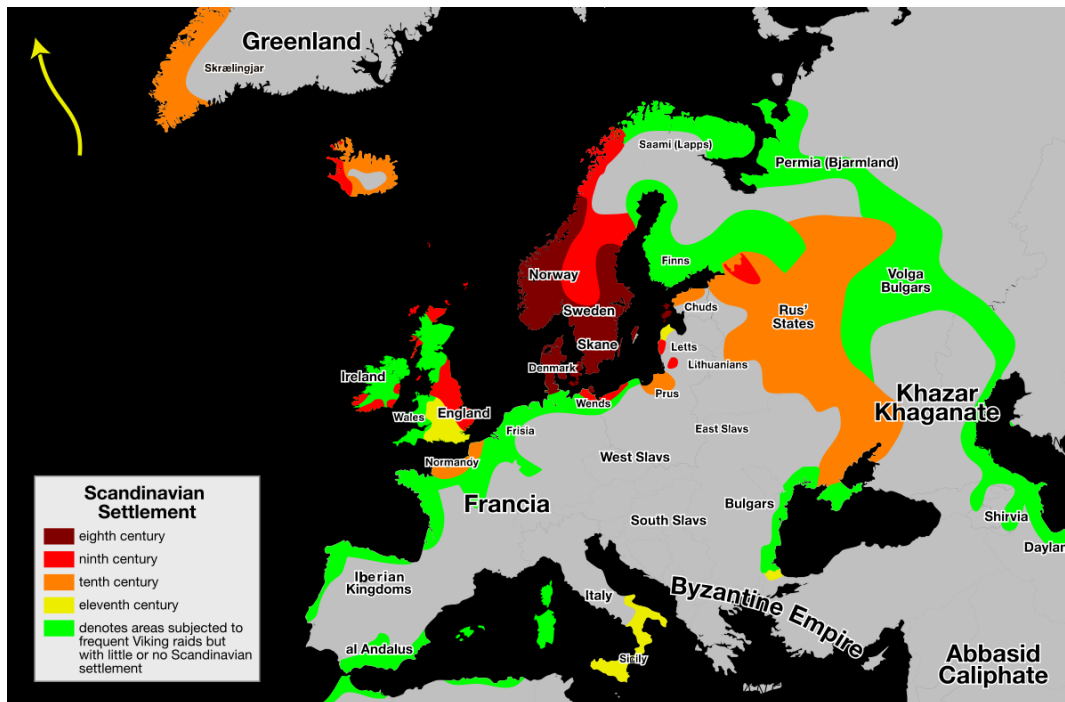

Website References

<https://norse-mythology.net/>

https://en.wikipedia.org/wiki/Norse_mythology

<https://norse-mythology.org/>

Yggdrasil

The World Tree

The nine realms are all connected by the roots of Yggdrasil. Also at the roots of the World Tree is a magical well of knowledge overseen by the god Mimir. Several animals inhabit the branches of Yggdrasil including an eagle, four stags, a squirrel and a dragon (actually said to gnaw at the roots). The Midgard serpent wraps around the realm of Midgard (Earth).

Vanaheim

Home of the Vanir

The laid-back gods of nature live in a world full of picturesque views of lush meadowlands and forests. In her palace, Sessrumnir, Freya oversees Folkvang. Similar to Valhalla, honorable dead reside in Folkvang to await being used in the god's army during Ragnarök.

Midgard

Home of the Humans

The Vikings that worshipped the Norse gods and told the stories of the Aesir and Vanir, lived in Scandinavia (present day Denmark, Sweden and Norway) between the 8th and 11th centuries. They were explorers and made their mark all over the world.

The Norse tales of Midgard describe it as a flat world surrounded by an ocean where the Midgard serpent, named Jormungand lives, encircling the world, biting his own tail.

Alfheim

Home of the Light Elves