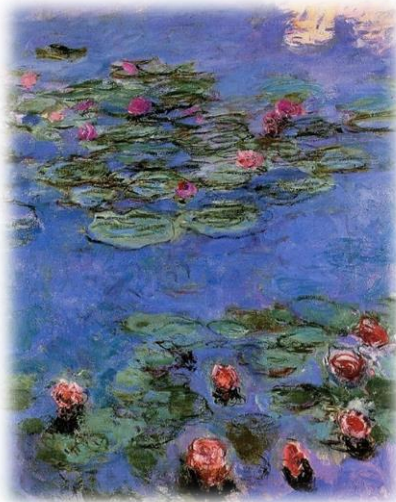

Claude Monet

Impressionist Painter

Born November 14, 1840 in Paris, France

Died December 5, 1926 in Giverny, France

Fun Fact: Monet enjoyed gardening and had six children.

Monet often painted the same place at different times of the day, or different times of the year. The lighting and the colors made each painting unique.