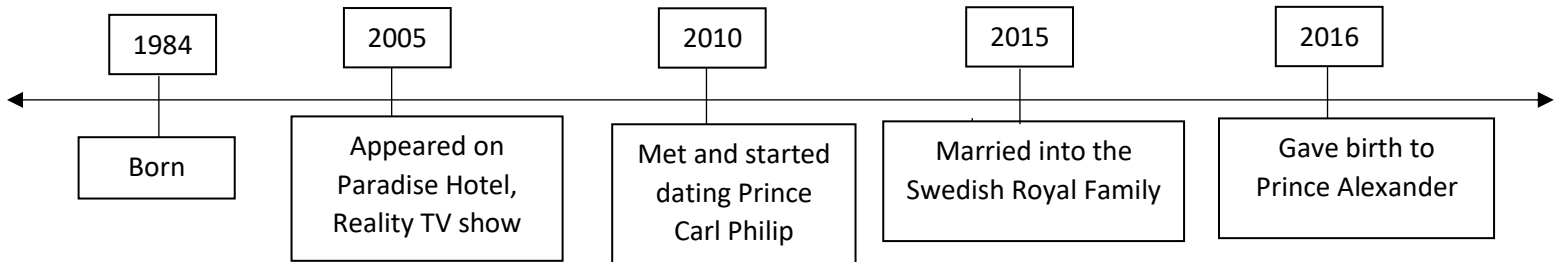

## Princess Sofia of Sweden, Duchess of Varmland

Born Sofia Kristina Hellqvist

6 December 1984 (age 36) Danderyd Hospital, Danderyd, Sweden

Spouse: Prince Carl Philip, Duke of Värmland (m. 2015)

Issue: Prince Alexander, Duke of Södermanland

Prince Gabriel, Duke of Dalarna

House: Bernadotte (by marriage)

Father: Erik Oscar Hellqvist

Mother: Marie Britt Rotman